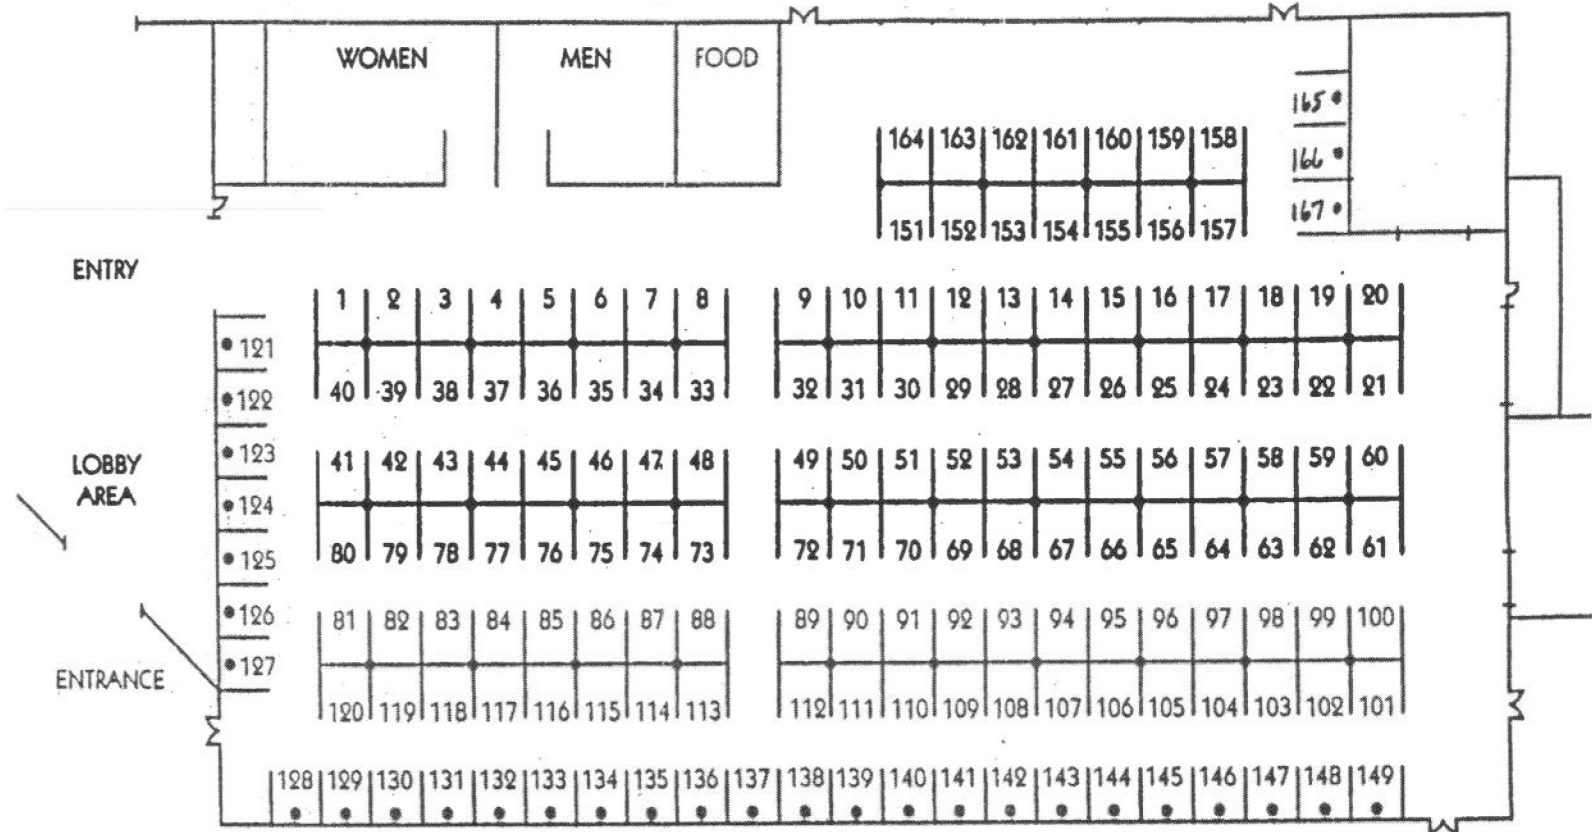

East Hall Springfield, MO

EAST HALL INFORMATION

All booths 10' X 10' except:
128-149 are 10' X 8'.
Height at side wall is 18'.

All doors marked **M** are emergency exit only.

● = electric outlet

Electric power: 80 amp/120 volt receptacles in floor on 80' X 30' grid, including access to one dedicated circuit at each floor receptacle location. 60 amp (120/208 volt), 3 phase, 4-wire receptacles (NEMA #1460R) in floor. 20 amp/120 volt receptacles along walls.